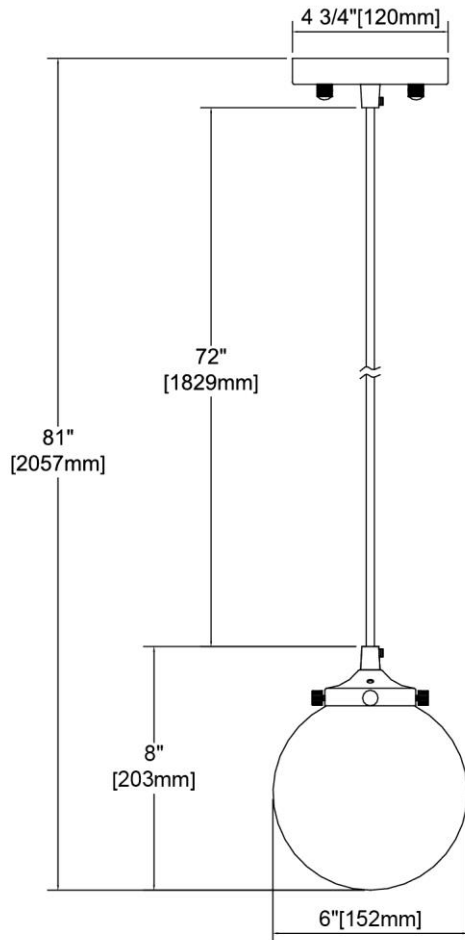

<b>ITEM #:</b>	15365/1
<b>UPC</b>	748119134802
<b>Description</b>	Boudreaux 1-Light Mini Pendant in Matte Black with Clear Glass
<b>Finish</b>	Matte Black, Polished Nickel
<b>Materials</b>	Glass, Steel
<b>Brand</b>	ELK Lighting
<b>Collection</b>	Boudreaux
<b>Category</b>	Indoor Lighting
<b>Type</b>	Mini Pendant

ITEM DIMENSIONS				RATINGS & SPECIFICATIONS				
<b>Width</b>	6 inches			<b>Safety Rating</b>	UL		<b>Certification</b>	Dry locations
<b>Depth</b>	6 inches			<b>ADA Compliant</b>	N/A		<b>Voltage</b>	120
<b>Height</b>	8 inches			<b>BULBS / SOCKETS</b>				
<b>Weight</b>	2 pounds			<b>Quantity</b>	1	<b>Wattage</b>	60 watts	
ADDITIONAL DIMENSIONS				<b>Included</b>	No		<b>Type</b>	Torpedo (E12 Candelabra Base)
<b>Backplate / Canopy</b>	4.75 diameter			<b>Other</b>	N/A			
<b>HCWO</b>	N/A			CHAIN / CORD INFORMATION				
<b>Min. Extension</b>	N/A			<b>Chain</b>	N/A		<b>Cord</b>	72 inches - Black
<b>Max. Extension</b>	N/A			SHADE / GLASS DETAILS				
OVERALL HEIGHT				<b>Shade/Glass Description</b>	Clear glass			
<b>Min.</b>	9 inches	<b>Max.</b>	81 inches					
EXTENSION ROD(S)				<b>Width</b>	6 inches		<b>Height</b>	6 inches
N/A				<b>Width at Top</b>	N/A		<b>Width at Bottom</b>	N/A