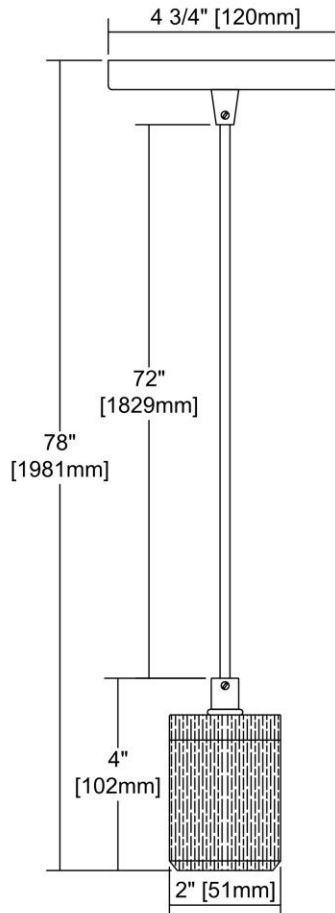


	ITEM #:	33235/1
	UPC	748119126197
	Description	Socketholder 1-Light Mini Pendant in Weathered Zinc
	Finish	Weathered Zinc
	Materials	Metal, Wood
	Brand	ELK Lighting
	Collection	Socketholder
	Category	Indoor Lighting
	Type	Mini Pendant

ITEM DIMENSIONS				RATINGS & SPECIFICATIONS				
Width	2 inches			Safety Rating	N/A		Certification	N/A
Depth	2 inches			ADA Compliant	N/A		Voltage	N/A
Height	4 inches			BULBS / SOCKETS				
Weight	2 pounds			Quantity	1	Wattage	60 watts	
ADDITIONAL DIMENSIONS				Included	No		Type	A19 (E26 Medium Base)
Backplate / Canopy	5x5			Other	N/A			
HCWO	N/A			CHAIN / CORD INFORMATION				
Min. Extension	N/A			Chain	N/A		Cord	N/A
Max. Extension	N/A			SHADE / GLASS DETAILS				
OVERALL HEIGHT				Shade/Glass Description	No Shade/Glass			
Min.	N/A		Max.	N/A				
EXTENSION ROD(S)				Width	N/A		Height	N/A
N/A				Width at Top	N/A		Width at Bottom	N/A