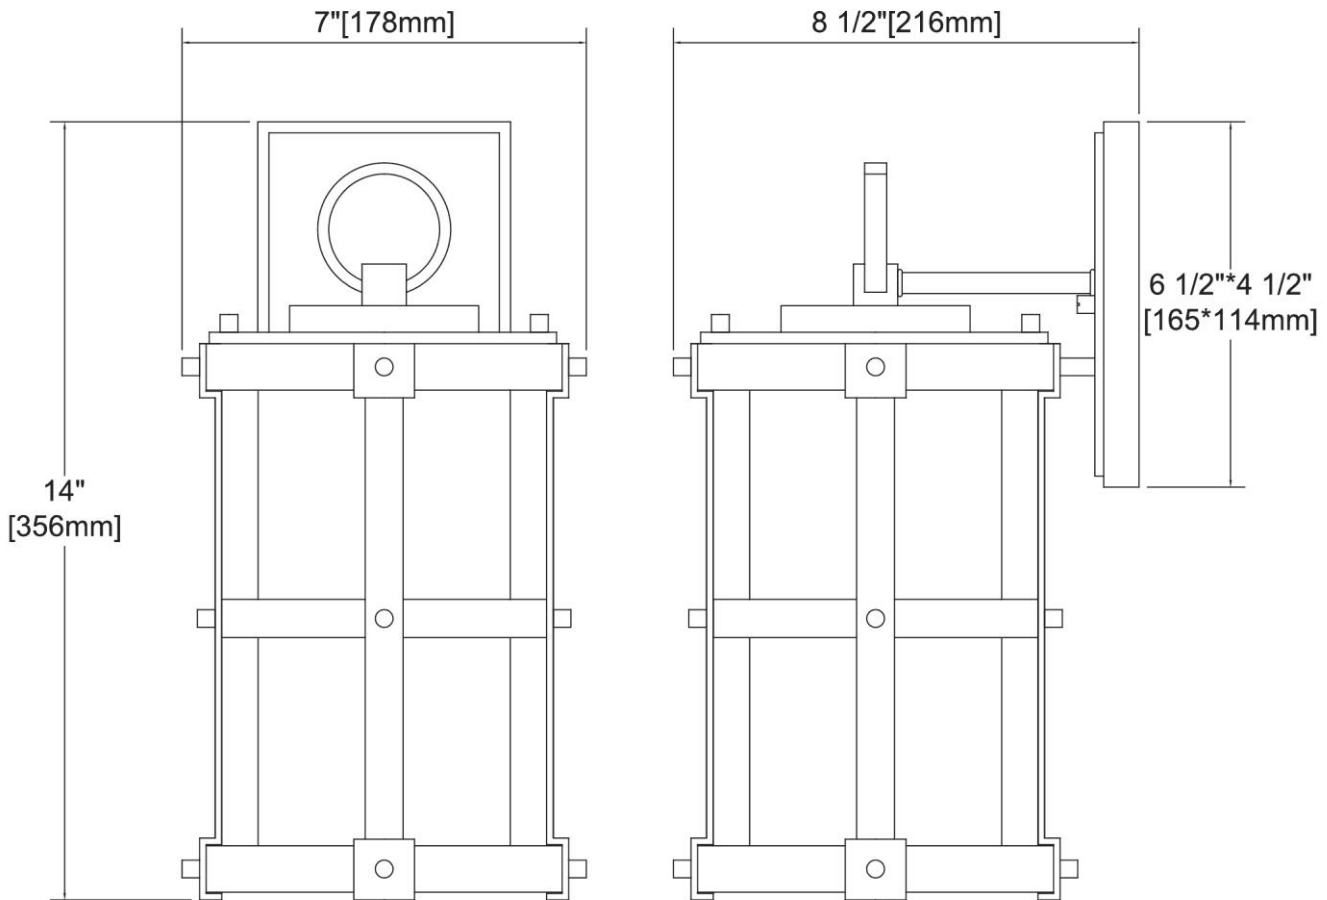

| | |
|--------------------|--|
| ITEM #: | 89144/1 |
| UPC | 748119140902 |
| Description | Crenshaw 1-Light Outdoor Sconce in Anvil Iron and Distressed Antique Graywood with Seedy Glass |
| Finish | Anvil Iron, Distressed Antique Graywood |
| Materials | Aluminum, Glass |
| Brand | ELK Lighting |
| Collection | Crenshaw |
| Category | Outdoor Lighting |
| Type | Sconce |

| ITEM DIMENSIONS | | | | RATINGS & SPECIFICATIONS | | | | |
|------------------------------|-------------|--|-------------|---------------------------------|-------------|----------------|------------------------|---------------|
| Width | 7 inches | | | Safety Rating | UL | | Certification | Wet locations |
| Depth | 9 inches | | | ADA Compliant | N/A | | Voltage | 120 volts |
| Height | 14 inches | | | BULBS / SOCKETS | | | | |
| Weight | 3 pounds | | | Quantity | 1 | Wattage | 60 watts | |
| ADDITIONAL DIMENSIONS | | | | Included | No | Type | A19 (E26 Medium Base) | |
| Backplate / Canopy | 4.5x7 | | | Other | N/A | | | |
| HCWO | 3.25 inches | | | CHAIN / CORD INFORMATION | | | | |
| Min. Extension | N/A | | | Chain | N/A | Cord | 8 inches | |
| Max. Extension | N/A | | | SHADE / GLASS DETAILS | | | | |
| OVERALL HEIGHT | | | | Shade/Glass Description | Seedy Glass | | | |
| Min. | N/A | | Max. | N/A | | | | |
| EXTENSION ROD(S) | | | | Width | 4.5 inches | | Height | 10 inches |
| N/A | | | | Width at Top | N/A | | Width at Bottom | N/A |