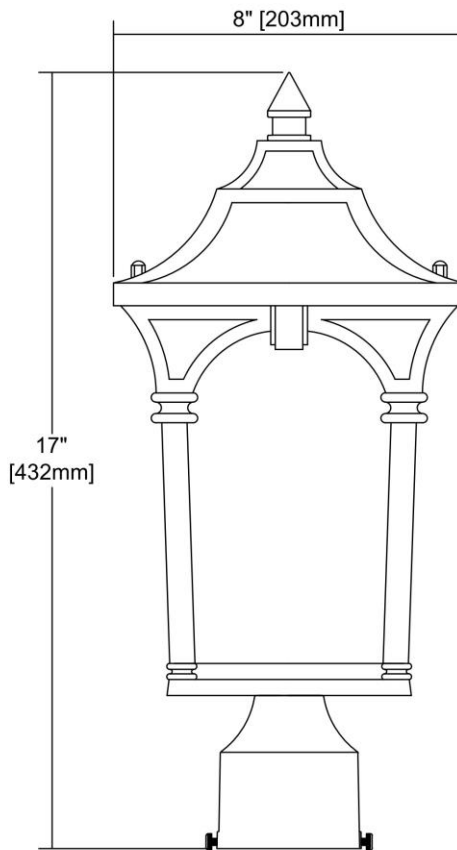

<b>ITEM #:</b>	45048/1
<b>UPC</b>	748119111551
<b>Description</b>	Loringdale 1-Light Outdoor Post Mount in Hazelnut Bronze
<b>Finish</b>	Hazelnut Bronze
<b>Materials</b>	Glass, Metal
<b>Brand</b>	ELK Lighting
<b>Collection</b>	Loringdale
<b>Category</b>	Outdoor Lighting
<b>Type</b>	Post Mount

ITEM DIMENSIONS				RATINGS & SPECIFICATIONS				
<b>Width</b>	8 inches			<b>Safety Rating</b>	UL		<b>Certification</b>	N/A
<b>Depth</b>	8 inches			<b>ADA Compliant</b>	N/A		<b>Voltage</b>	N/A
<b>Height</b>	17 inches			BULBS / SOCKETS				
<b>Weight</b>	4 pounds			<b>Quantity</b>	1		<b>Wattage</b>	100 watts
ADDITIONAL DIMENSIONS				<b>Included</b>	No		<b>Type</b>	A19 (E26 Medium Base)
<b>Backplate / Canopy</b>	N/A			<b>Other</b>	N/A			
<b>HCWO</b>	N/A			CHAIN / CORD INFORMATION				
<b>Min. Extension</b>	N/A			<b>Chain</b>	N/A		<b>Cord</b>	N/A
<b>Max. Extension</b>	N/A			SHADE / GLASS DETAILS				
OVERALL HEIGHT				<b>Shade/Glass Description</b>	Clear Seedy Glass			
<b>Min.</b>	N/A		<b>Max.</b>	N/A				
EXTENSION ROD(S)				<b>Width</b>	N/A		<b>Height</b>	N/A
N/A				<b>Width at Top</b>	N/A		<b>Width at Bottom</b>	N/A