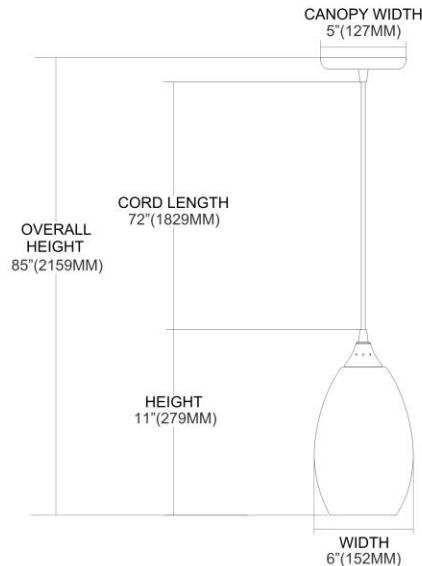


	<b>ITEM #:</b>	517-1C
	<b>UPC</b>	748119006550
	<b>Description</b>	Mulinello 1-Light Mini Pendant in Satin Nickel with Coco Glass
	<b>Finish</b>	Satin Nickel
	<b>Materials</b>	Glass, Metal
	<b>Brand</b>	ELK Lighting
	<b>Collection</b>	Mulinello
	<b>Category</b>	Indoor Lighting
	<b>Type</b>	Mini Pendant

ITEM DIMENSIONS				RATINGS & SPECIFICATIONS					
<b>Width</b>	6 inches			<b>Safety Rating</b>	N/A		<b>Certification</b>	N/A	
<b>Depth</b>	6 inches			<b>ADA Compliant</b>	N/A		<b>Voltage</b>	N/A	
<b>Height</b>	11 inches			BULBS / SOCKETS					
<b>Weight</b>	3 pounds			<b>Quantity</b>	1	<b>Wattage</b>	60 watts		
ADDITIONAL DIMENSIONS				<b>Included</b>	No		<b>Type</b>	B11 (E12 Candelabra Base)	
<b>Backplate / Canopy</b>	N/A			<b>Other</b>	N/A				
<b>HCWO</b>	N/A			CHAIN / CORD INFORMATION					
<b>Min. Extension</b>	N/A			<b>Chain</b>	N/A		<b>Cord</b>	N/A	
<b>Max. Extension</b>	N/A			SHADE / GLASS DETAILS					
OVERALL HEIGHT				<b>Shade/Glass Description</b>	Cocoa Glass				
<b>Min.</b>	N/A		<b>Max.</b>	N/A					
EXTENSION ROD(S)				<b>Width</b>	6 inches		<b>Height</b>	N/A	
N/A				<b>Width at Top</b>	N/A		<b>Width at Bottom</b>	N/A	