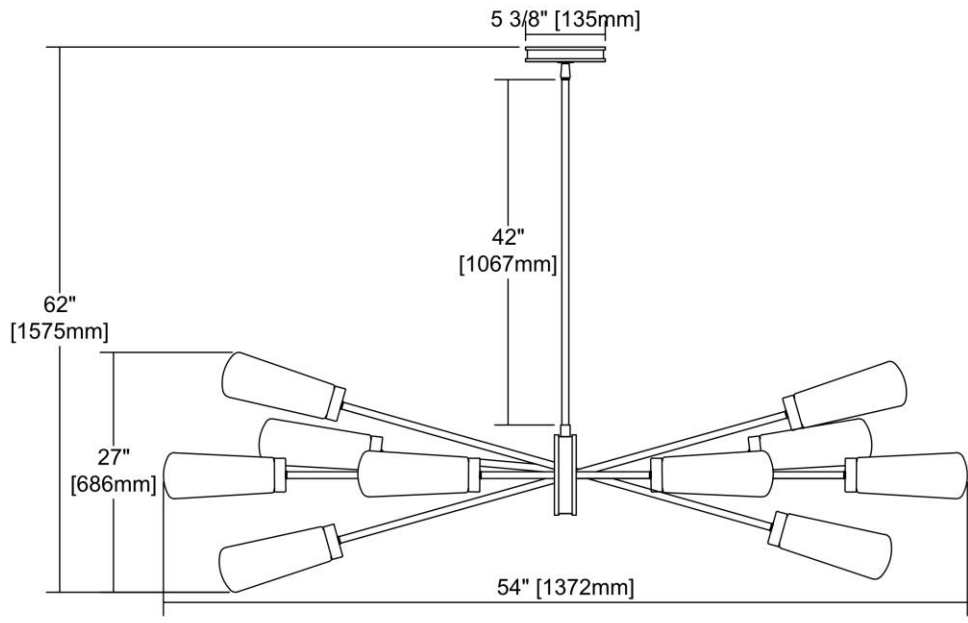

ITEM DIMENSIONS				RATINGS & SPECIFICATIONS					
Width	54 inches			Safety Rating	N/A		Certification	N/A	
Depth	31 inches			ADA Compliant	N/A		Voltage	N/A	
Height	27 inches			BULBS / SOCKETS					
Weight	15 pounds			Quantity	10	Wattage	60 watts		
ADDITIONAL DIMENSIONS				Included	No		Type	B11 (E12 Candelabra Base)	
Backplate / Canopy	5x5			Other	N/A				
HCWO	N/A			CHAIN / CORD INFORMATION					
Min. Extension	N/A			Chain	N/A		Cord	N/A	
Max. Extension	N/A			SHADE / GLASS DETAILS					
OVERALL HEIGHT				Shade/Glass Description	Seedy Glass				
Min.	N/A		Max.	N/A					
EXTENSION ROD(S)				Width	N/A		Height	N/A	
Rods: 1-6, 1-12, 1-24				Width at Top	N/A		Width at Bottom	N/A	