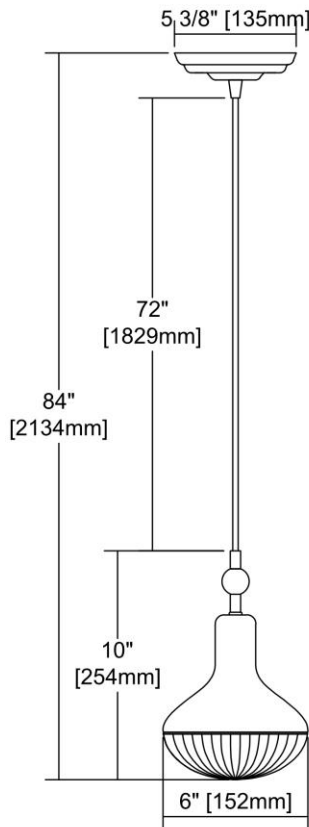


	ITEM #:	56623/1
	UPC	748119127040
	Description	Ravette 1-Light Mini Pendant in Polished Chrome with Clear Ribbed Glass
	Finish	Polished Chrome
	Materials	Glass, Metal
	Brand	ELK Lighting
	Collection	Ravette
	Category	Indoor Lighting
	Type	Mini Pendant

ITEM DIMENSIONS				RATINGS & SPECIFICATIONS				
Width	6 inches			Safety Rating	N/A		Certification	N/A
Depth	6 inches			ADA Compliant	N/A		Voltage	N/A
Height	10 inches			BULBS / SOCKETS				
Weight	2 pounds			Quantity	1	Wattage	60 watts	
ADDITIONAL DIMENSIONS				Included	No		Type	A19 (E26 Medium Base)
Backplate / Canopy	5x5			Other	N/A			
HCWO	N/A			CHAIN / CORD INFORMATION				
Min. Extension	N/A			Chain	N/A		Cord	N/A
Max. Extension	N/A			SHADE / GLASS DETAILS				
OVERALL HEIGHT				Shade/Glass Description	Clear Ribbed Glass			
Min.	N/A		Max.	N/A				
EXTENSION ROD(S)				Width	N/A		Height	N/A
N/A				Width at Top	N/A		Width at Bottom	N/A