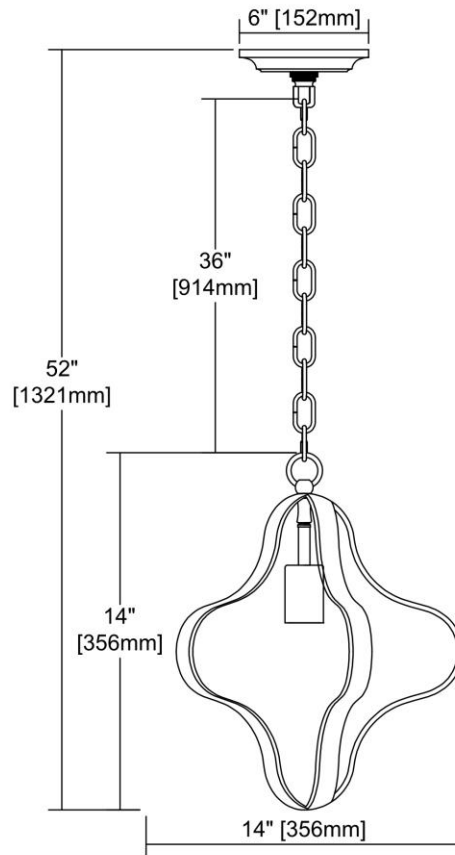

<b>ITEM #:</b>	33163/1
<b>UPC</b>	748119125855
<b>Description</b>	Janis 1-Light Pendant in Aged Bronze and Aged Brass
<b>Finish</b>	Aged Bronze, Aged Brass
<b>Materials</b>	Metal
<b>Brand</b>	ELK Lighting
<b>Collection</b>	Janis
<b>Category</b>	Indoor Lighting
<b>Type</b>	Pendant

ITEM DIMENSIONS				RATINGS & SPECIFICATIONS				
<b>Width</b>	14 inches			<b>Safety Rating</b>	N/A		<b>Certification</b>	N/A
<b>Depth</b>	14 inches			<b>ADA Compliant</b>	N/A		<b>Voltage</b>	N/A
<b>Height</b>	14 inches			<b>BULBS / SOCKETS</b>				
<b>Weight</b>	6 pounds			<b>Quantity</b>	1	<b>Wattage</b>	100 watts	
ADDITIONAL DIMENSIONS				<b>Included</b>	No		<b>Type</b>	A19 (E26 Medium Base)
<b>Backplate / Canopy</b>	6x6			<b>Other</b>	N/A			
<b>HCWO</b>	N/A			CHAIN / CORD INFORMATION				
<b>Min. Extension</b>	N/A			<b>Chain</b>	N/A		<b>Cord</b>	N/A
<b>Max. Extension</b>	N/A			SHADE / GLASS DETAILS				
OVERALL HEIGHT				<b>Shade/Glass Description</b>	No Shade/Glass			
<b>Min.</b>	N/A		<b>Max.</b>	N/A				
EXTENSION ROD(S)				<b>Width</b>	N/A		<b>Height</b>	N/A
N/A				<b>Width at Top</b>	N/A		<b>Width at Bottom</b>	N/A