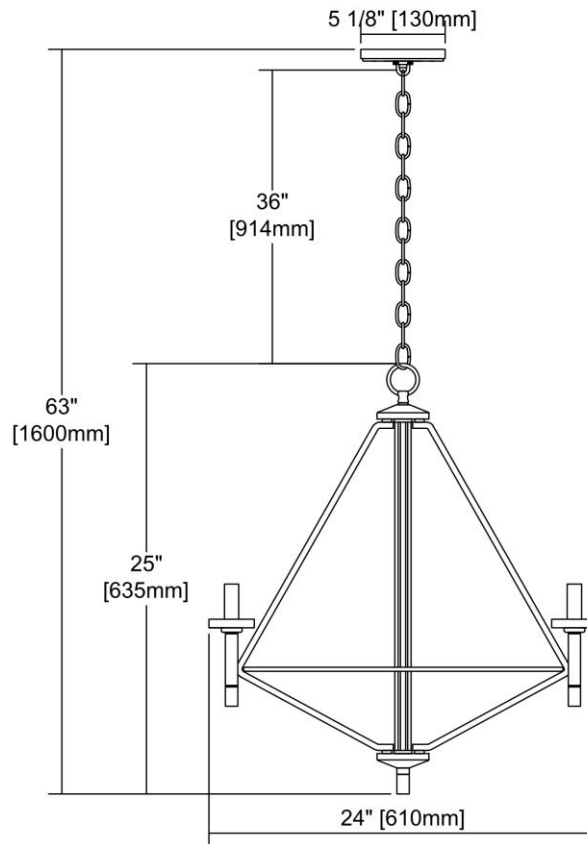


	<b>ITEM #:</b>	81202/5
	<b>UPC</b>	748119114828
	<b>Description</b>	Lacombe 5-Light Chandelier in Aged Silver with Clear Glass Accents
	<b>Finish</b>	Aged Silver
	<b>Materials</b>	Glass, Metal
	<b>Brand</b>	ELK Lighting
	<b>Collection</b>	Lacombe
	<b>Category</b>	Indoor Lighting
	<b>Type</b>	Chandelier

ITEM DIMENSIONS				RATINGS & SPECIFICATIONS				
<b>Width</b>	24 inches			<b>Safety Rating</b>	UL		<b>Certification</b>	N/A
<b>Depth</b>	24 inches			<b>ADA Compliant</b>	N/A		<b>Voltage</b>	N/A
<b>Height</b>	25 inches			<b>BULBS / SOCKETS</b>				
<b>Weight</b>	8 pounds			<b>Quantity</b>	5		<b>Wattage</b>	60 watts
ADDITIONAL DIMENSIONS				<b>Included</b>	No		<b>Type</b>	B11 (E12 Candelabra Base)
<b>Backplate / Canopy</b>	5x5			<b>Other</b>	N/A			
<b>HCWO</b>	N/A			CHAIN / CORD INFORMATION				
<b>Min. Extension</b>	N/A			<b>Chain</b>	N/A		<b>Cord</b>	N/A
<b>Max. Extension</b>	N/A			SHADE / GLASS DETAILS				
OVERALL HEIGHT				<b>Shade/Glass Description</b>	Clear Glass Accents			
<b>Min.</b>	N/A		<b>Max.</b>	N/A				
EXTENSION ROD(S)				<b>Width</b>	N/A		<b>Height</b>	N/A
N/A				<b>Width at Top</b>	N/A		<b>Width at Bottom</b>	N/A