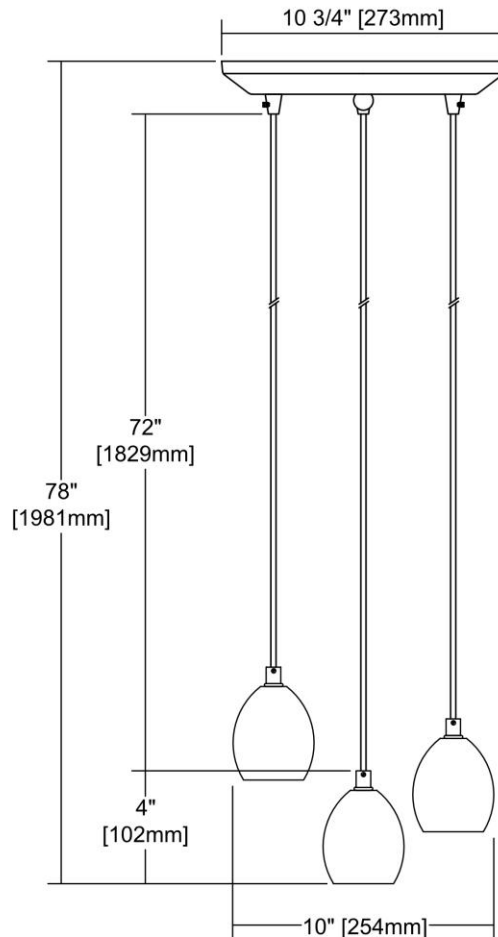


	ITEM #:	32221/3
	UPC	748119126210
	Description	Socketholder 3-Light Triangular Pendant Fixture in Polished Chrome
	Finish	Polished Chrome
	Materials	Glass, Metal
	Brand	ELK Lighting
	Collection	Socketholder
	Category	Indoor Lighting
	Type	Mini Pendant

ITEM DIMENSIONS				RATINGS & SPECIFICATIONS				
Width	12 inches			Safety Rating	N/A		Certification	N/A
Depth	12 inches			ADA Compliant	N/A		Voltage	N/A
Height	4 inches			BULBS / SOCKETS				
Weight	7 pounds			Quantity	3	Wattage	60 watts	
ADDITIONAL DIMENSIONS				Included	No		Type	A19 (E26 Medium Base)
Backplate / Canopy	10x10			Other	N/A			
HCWO	N/A			CHAIN / CORD INFORMATION				
Min. Extension	N/A			Chain	N/A		Cord	N/A
Max. Extension	N/A			SHADE / GLASS DETAILS				
OVERALL HEIGHT				Shade/Glass Description	No Shade/Glass			
Min.	N/A		Max.	N/A				
EXTENSION ROD(S)				Width	N/A		Height	N/A
N/A				Width at Top	N/A		Width at Bottom	N/A