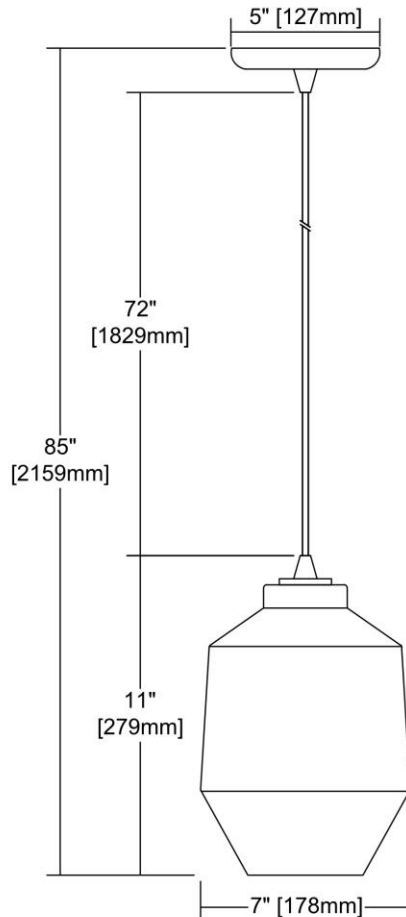


	ITEM #:	10900/1
	UPC	748119123806
	Description	Barrel 1-Light Mini Pendant in Satin Brass with Clear Blown Glass
	Finish	Satin Brass
	Materials	Glass, Metal
	Brand	ELK Lighting
	Collection	Barrel
	Category	Indoor Lighting
	Type	Mini Pendant

ITEM DIMENSIONS				RATINGS & SPECIFICATIONS				
Width	7 inches			Safety Rating	N/A		Certification	N/A
Depth	7 inches			ADA Compliant	N/A		Voltage	N/A
Height	11 inches			BULBS / SOCKETS				
Weight	3 pounds			Quantity	1	Wattage	60 watts	
ADDITIONAL DIMENSIONS				Included	No		Type	A19 (E26 Medium Base)
Backplate / Canopy	5x5			Other	N/A			
HCWO	N/A			CHAIN / CORD INFORMATION				
Min. Extension	N/A			Chain	N/A		Cord	N/A
Max. Extension	N/A			SHADE / GLASS DETAILS				
OVERALL HEIGHT				Shade/Glass Description	Clear Blown Glass			
Min.	N/A		Max.	N/A				
EXTENSION ROD(S)				Width	N/A		Height	N/A
N/A				Width at Top	N/A		Width at Bottom	N/A