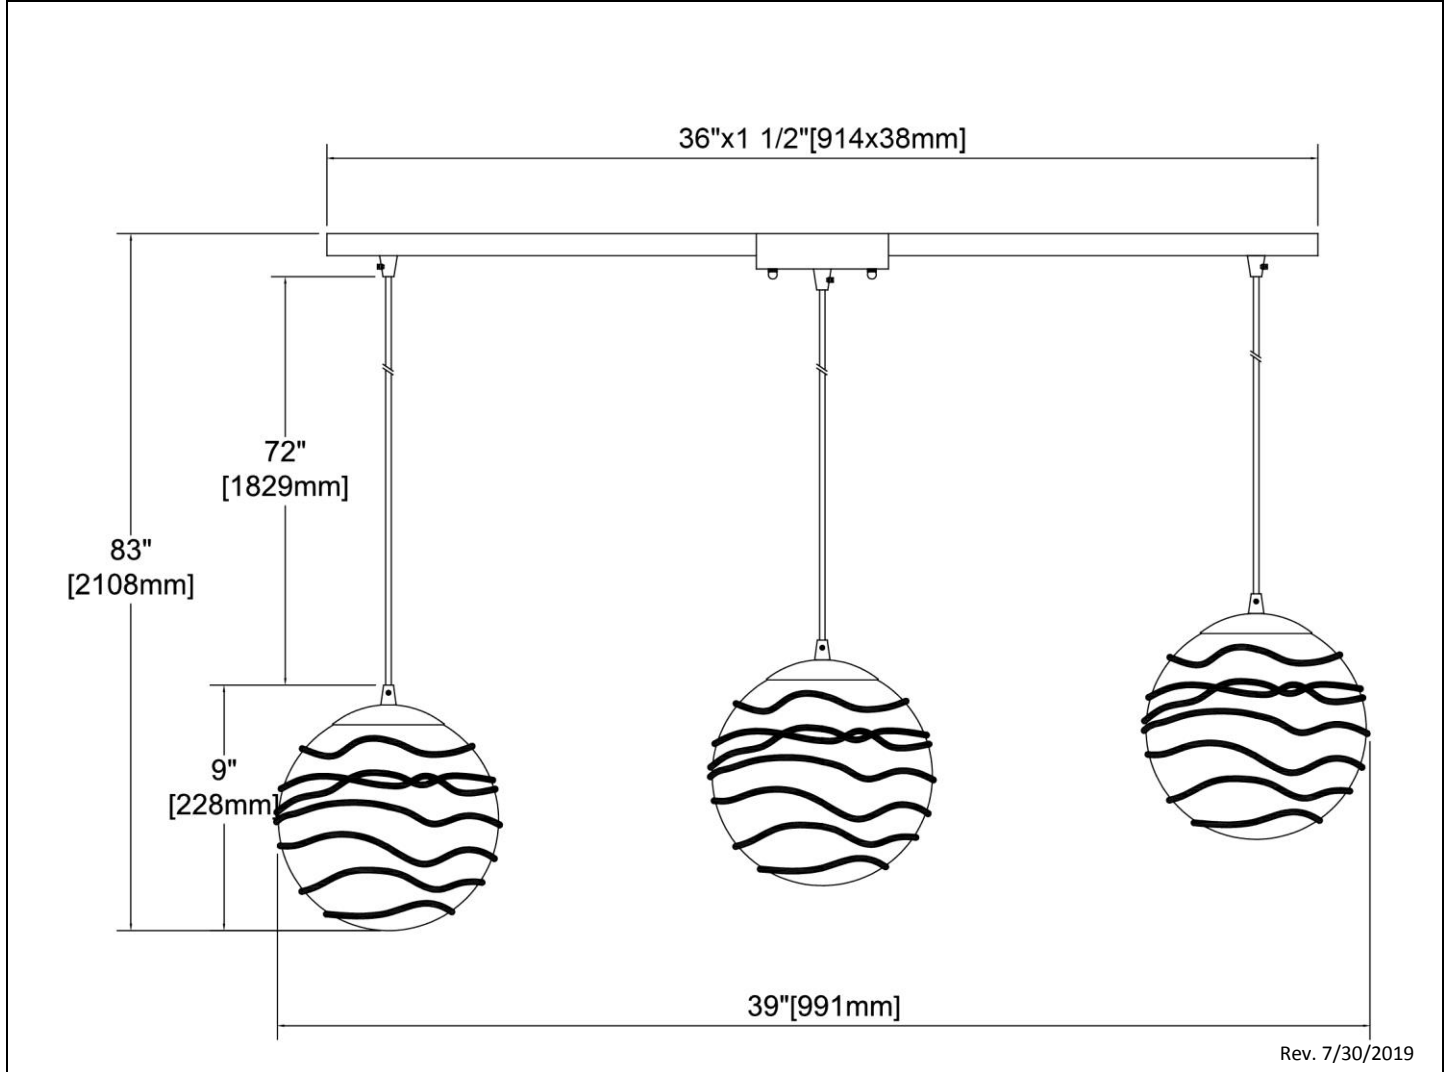


	ITEM #:	31743/3L
	UPC	748119137216
	Description	Vines 3-Light Linear Mini Pendant Fixture in Satin Nickel with Clear Glass with Aqua Blue Strip
	Finish	Satin Nickel
	Materials	Glass, Steel
	Brand	ELK Lighting
	Collection	Vines
	Category	Indoor Lighting
	Type	Mini Pendant

ITEM DIMENSIONS				RATINGS & SPECIFICATIONS				
Width	36 inches			Safety Rating	UL		Certification	Dry locations
Depth	8 inches			ADA Compliant	N/A		Voltage	120 volts
Height	9 inches			BULBS / SOCKETS				
Weight	11 pounds			Quantity	3		Wattage	60 watts
ADDITIONAL DIMENSIONS				Included	No		Type	A19 (E26 Medium Base)
Backplate / Canopy	36 diameter			Other	N/A			
HCWO	N/A			CHAIN / CORD INFORMATION				
Min. Extension	N/A			Chain	N/A		Cord	72 inches - Clear
Max. Extension	N/A			SHADE / GLASS DETAILS				
OVERALL HEIGHT				Shade/Glass Description	Clear glass with aqua blue strip			
Min.	11 inches		Max.	83 inches				
EXTENSION ROD(S)				Width	8 inches		Height	8 inches
N/A				Width at Top	8 inches		Width at Bottom	8 inches