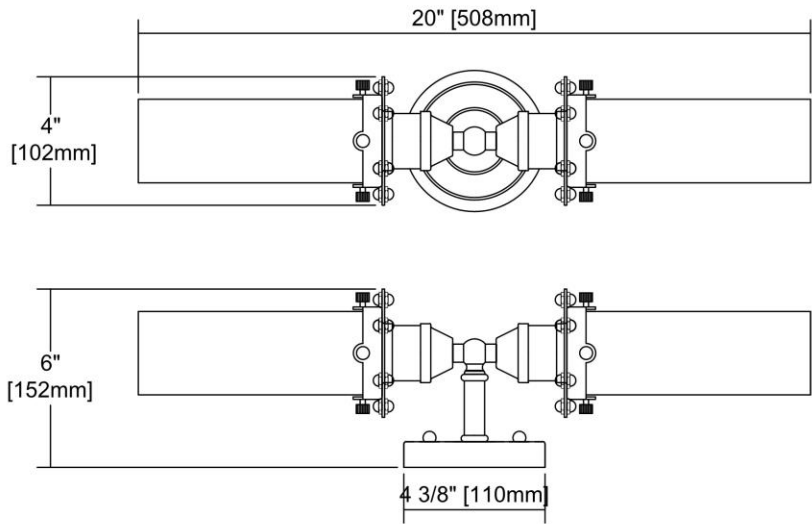

ITEM #:	67331/2
UPC	748119101538
Description	Fulton 2-Light Vanity Lamp in Satin Nickel with White Opal Glass
Finish	Satin Nickel
Materials	Glass, Metal
Brand	ELK Lighting
Collection	Fulton
Category	Indoor Lighting
Type	Vanity Light

ITEM DIMENSIONS				RATINGS & SPECIFICATIONS				
Width	20 inches			Safety Rating	UL		Certification	N/A
Depth	6 inches			ADA Compliant	N/A		Voltage	N/A
Height	4 inches			BULBS / SOCKETS				
Weight	3 pounds			Quantity	2		Wattage	60 watts
ADDITIONAL DIMENSIONS				Included	No		Type	A19 (E26 Medium Base)
Backplate / Canopy	N/A			Other	N/A			
HCWO	N/A			CHAIN / CORD INFORMATION				
Min. Extension	N/A			Chain	N/A		Cord	N/A
Max. Extension	N/A			SHADE / GLASS DETAILS				
OVERALL HEIGHT				Shade/Glass Description	White Opal Glass			
Min.	N/A		Max.	N/A				
EXTENSION ROD(S)				Width	N/A		Height	N/A
N/A				Width at Top	N/A		Width at Bottom	N/A