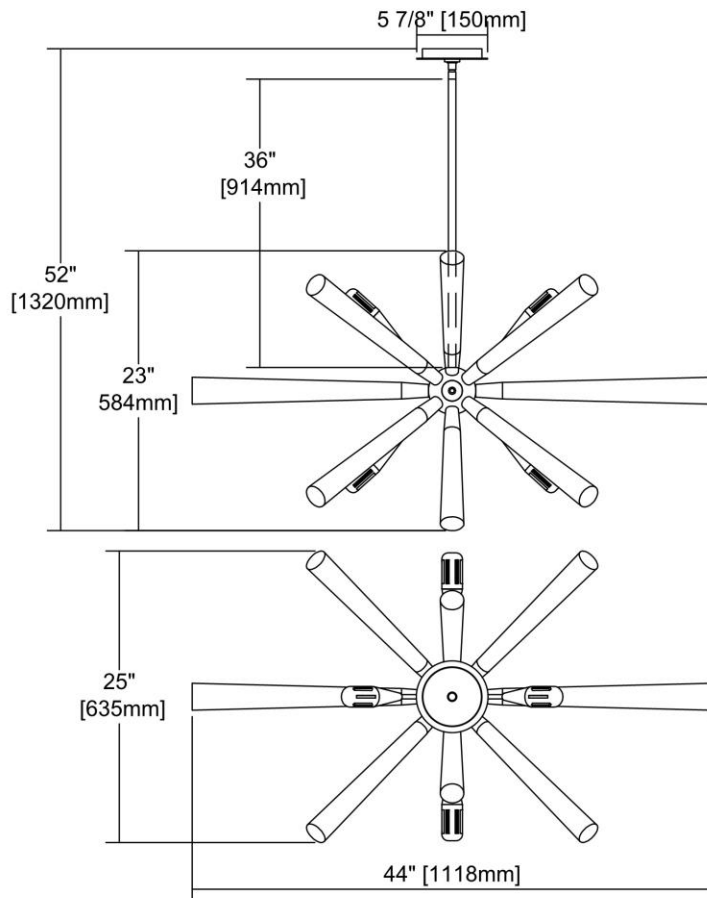

ITEM #:	32232/6
UPC	748119098500
Description	Solara 6-Light Chandelier in Polished Nickel with Washed Grey Wood-tone Spindles
Finish	Grey Washed Wood Tone, Polished Nickel
Materials	Metal, Wood
Brand	ELK Lighting
Collection	Solara
Category	Indoor Lighting
Type	Chandelier

ITEM DIMENSIONS				RATINGS & SPECIFICATIONS				
Width	25 inches			Safety Rating	UL		Certification	N/A
Depth	44 inches			ADA Compliant	N/A		Voltage	N/A
Height	23 inches			BULBS / SOCKETS				
Weight	19 pounds			Quantity	6		Wattage	60 watts
ADDITIONAL DIMENSIONS				Included	No		Type	A19 (E26 Medium Base)
Backplate / Canopy	N/A			Other	N/A			
HCWO	N/A			CHAIN / CORD INFORMATION				
Min. Extension	N/A			Chain	N/A		Cord	N/A
Max. Extension	N/A			SHADE / GLASS DETAILS				
OVERALL HEIGHT				Shade/Glass Description	No Shade/Glass			
Min.	N/A		Max.	N/A				
EXTENSION ROD(S)				Width	N/A		Height	N/A
N/A				Width at Top	N/A		Width at Bottom	N/A