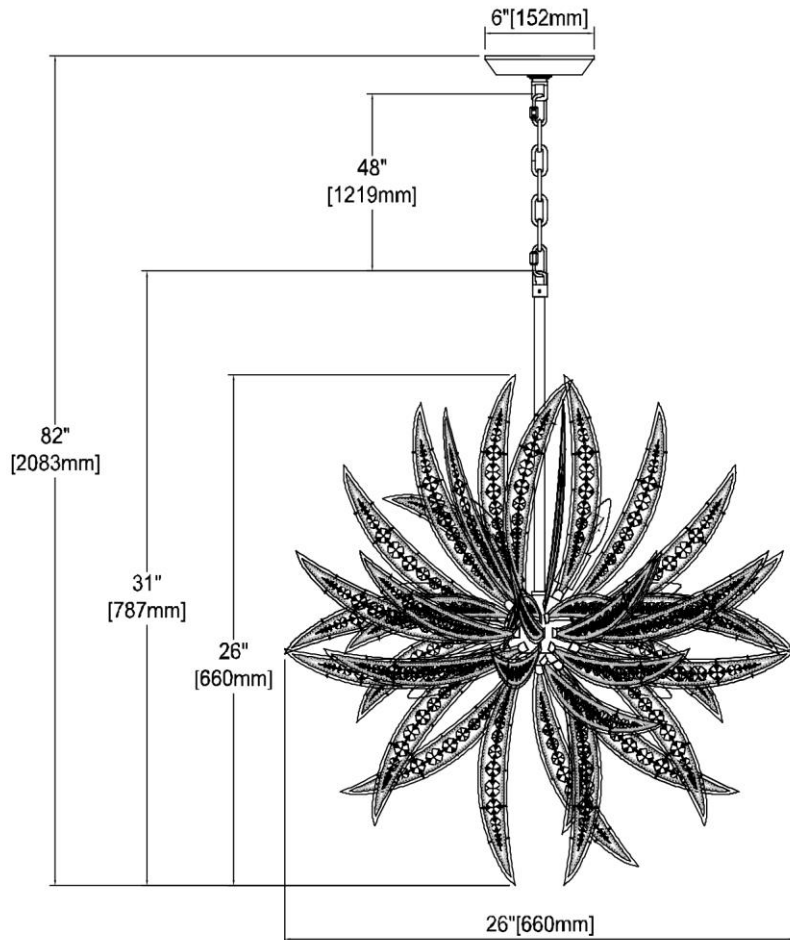


	<b>ITEM #:</b>	16764/8
	<b>UPC</b>	748119138374
	<b>Description</b>	Naples 8-Light Chandelier in Matte Gold with Clear Crystal
	<b>Finish</b>	Matte Gold
	<b>Materials</b>	Glass, Steel
	<b>Brand</b>	ELK Lighting
	<b>Collection</b>	Naples
	<b>Category</b>	Indoor Lighting
	<b>Type</b>	Chandelier

ITEM DIMENSIONS				RATINGS & SPECIFICATIONS				
<b>Width</b>	26 inches			<b>Safety Rating</b>	UL		<b>Certification</b>	Dry locations
<b>Depth</b>	26 inches			<b>ADA Compliant</b>	N/A		<b>Voltage</b>	120 volts
<b>Height</b>	26 inches			<b>BULBS / SOCKETS</b>				
<b>Weight</b>	12 pounds			<b>Quantity</b>	8		<b>Wattage</b>	60 watts
ADDITIONAL DIMENSIONS				<b>Included</b>	No		<b>Type</b>	Torpedo (E12 Candelabra Base)
<b>Backplate / Canopy</b>	6 diameter			<b>Other</b>	N/A			
<b>HCWO</b>	N/A			CHAIN / CORD INFORMATION				
<b>Min. Extension</b>	N/A			<b>Chain</b>	48 inches		<b>Cord</b>	96 inches - Clear
<b>Max. Extension</b>	N/A			SHADE / GLASS DETAILS				
OVERALL HEIGHT				<b>Shade/Glass Description</b>	Clear Crystal			
<b>Min.</b>	35 inches		<b>Max.</b>	82 inches				
EXTENSION ROD(S)				<b>Width</b>	N/A		<b>Height</b>	N/A
Rods: 1-15				<b>Width at Top</b>	N/A		<b>Width at Bottom</b>	N/A