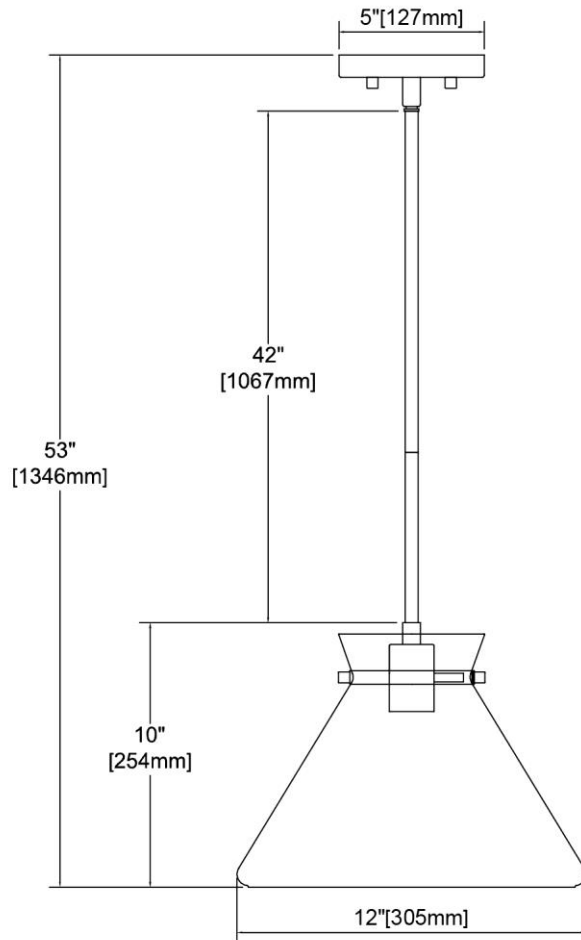

| | | |
|---|--------------------|--|
|  | ITEM #: | 85215/1 |
| | UPC | 748119131603 |
| | Description | Mickley 1-Light Mini Pendant in Oil Rubbed Bronze with Clear Glass |
| | Finish | Oil Rubbed Bronze |
| | Materials | Glass, Steel |
| | Brand | ELK Lighting |
| | Collection | Mickley |
| | Category | Indoor Lighting |
| | Type | Mini Pendant |

| ITEM DIMENSIONS | | | | RATINGS & SPECIFICATIONS | | | | |
|---------------------------|------------|-------------|-----------|--------------------------------|-------------|----------------|--------------------------|---------------|
| Width | 12 inches | | | Safety Rating | ETL | | Certification | Dry locations |
| Depth | 12 inches | | | ADA Compliant | N/A | | Voltage | 120 |
| Height | 10 inches | | | BULBS / SOCKETS | | | | |
| Weight | 4 pounds | | | Quantity | 1 | Wattage | 100 watts | |
| ADDITIONAL DIMENSIONS | | | | Included | No | Type | A19 (E26 Medium Base) | |
| Backplate / Canopy | 5 diameter | | | Other | N/A | | | |
| HCWO | N/A | | | CHAIN / CORD INFORMATION | | | | |
| Min. Extension | N/A | | | Chain | N/A | Cord | 72 inches - Brown Fabric | |
| Max. Extension | N/A | | | SHADE / GLASS DETAILS | | | | |
| OVERALL HEIGHT | | | | Shade/Glass Description | Clear glass | | | |
| Min. | 16 inches | Max. | 53 inches | | | | | |
| EXTENSION ROD(S) | | | | Width | 12 inches | | Height | 9 inches |
| Rods: 1-6, 3-12 | | | | Width at Top | N/A | | Width at Bottom | N/A |