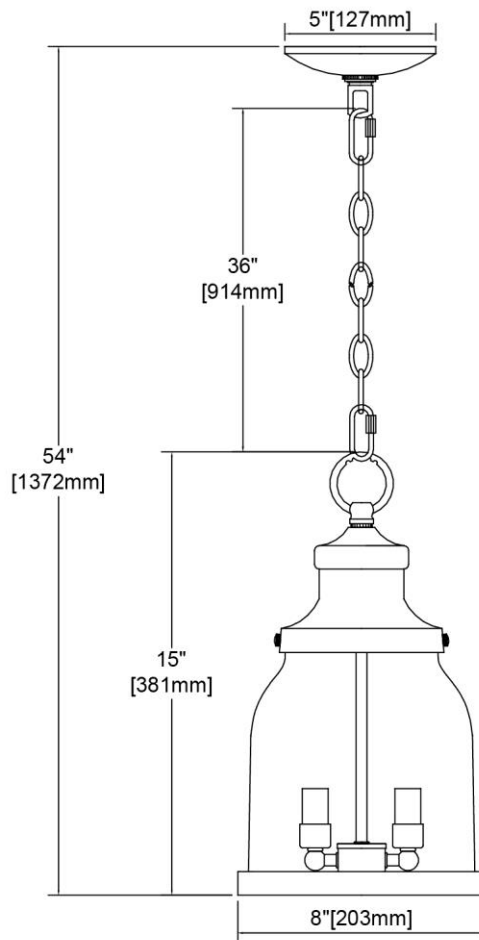

ITEM #:	45423/3
UPC	748119138794
Description	Renford 3-Light Outdoor Pendant in Architectural Bronze with Seedy Glass
Finish	Architectural Bronze
Materials	Glass, Steel
Brand	ELK Lighting
Collection	Renford
Category	Outdoor Lighting
Type	Hanging

ITEM DIMENSIONS				RATINGS & SPECIFICATIONS				
Width	8 inches			Safety Rating	ETL		Certification	Damp locations
Depth	8 inches			ADA Compliant	N/A		Voltage	120 volts
Height	15 inches			BULBS / SOCKETS				
Weight	4 pounds			Quantity	3		Wattage	60 watts
ADDITIONAL DIMENSIONS				Included	No		Type	Torpedo (E12 Candelabra Base)
Backplate / Canopy	5 diameter			Other	N/A			
HCWO	N/A			CHAIN / CORD INFORMATION				
Min. Extension	N/A			Chain	36 inches		Cord	72 inches - Brown
Max. Extension	N/A			SHADE / GLASS DETAILS				
OVERALL HEIGHT				Shade/Glass Description	Seedy Glass			
Min.	18 inches	Max.	54 inches					
EXTENSION ROD(S)				Width	8 inches		Height	9 inches
N/A				Width at Top	N/A		Width at Bottom	N/A