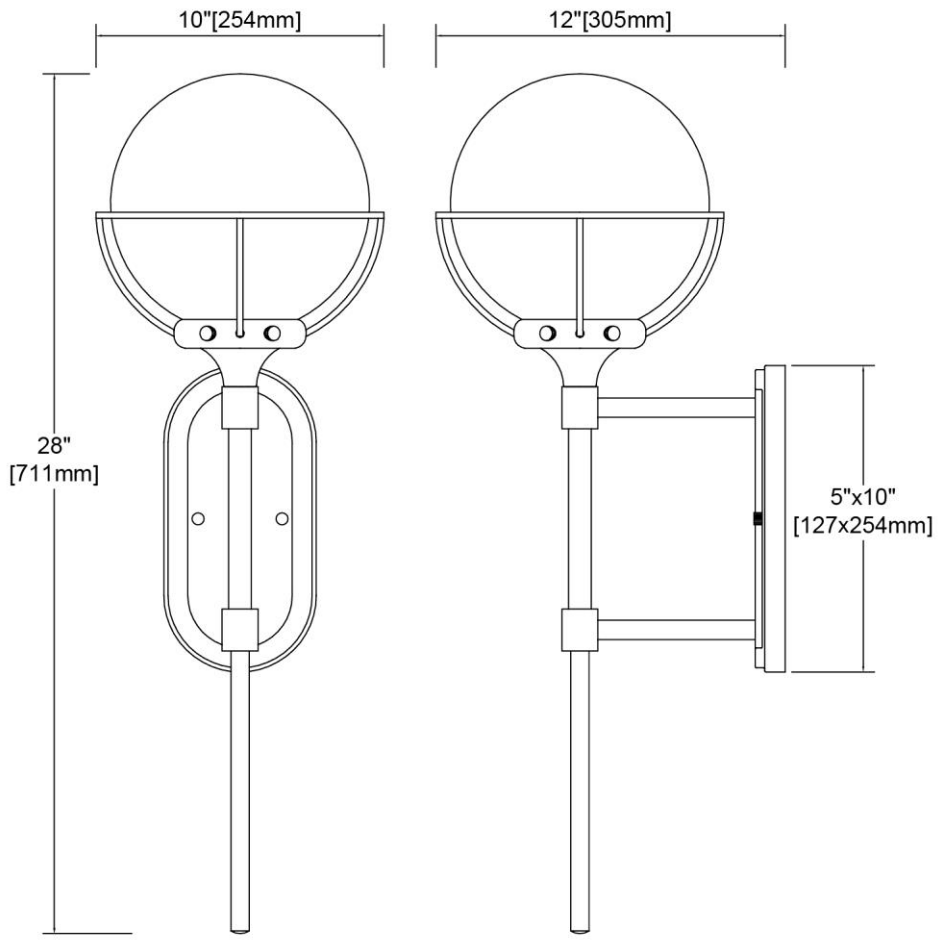

ITEM #:	57291/1
UPC	748119136356
Description	Girard 1-Light Sconce in Charcoal with Clear Glass
Finish	Charcoal
Materials	Glass, Steel
Brand	ELK Lighting
Collection	Girard
Category	Outdoor Lighting
Type	Sconce

ITEM DIMENSIONS				RATINGS & SPECIFICATIONS				
Width	10 inches			Safety Rating	UL		Certification	Wet locations
Depth	12 inches			ADA Compliant	N/A		Voltage	120
Height	28 inches			BULBS / SOCKETS				
Weight	5 pounds			Quantity	1	Wattage	60 watts	
ADDITIONAL DIMENSIONS				Included	No		Type	A19 (E26 Medium Base)
Backplate / Canopy	5x10			Other	N/A			
HCWO	15 inches			CHAIN / CORD INFORMATION				
Min. Extension	N/A			Chain	N/A		Cord	8 inches
Max. Extension	N/A			SHADE / GLASS DETAILS				
OVERALL HEIGHT				Shade/Glass Description	Clear glass			
Min.	N/A		Max.	N/A				
EXTENSION ROD(S)				Width	9 inches		Height	9 inches
N/A				Width at Top	N/A		Width at Bottom	N/A