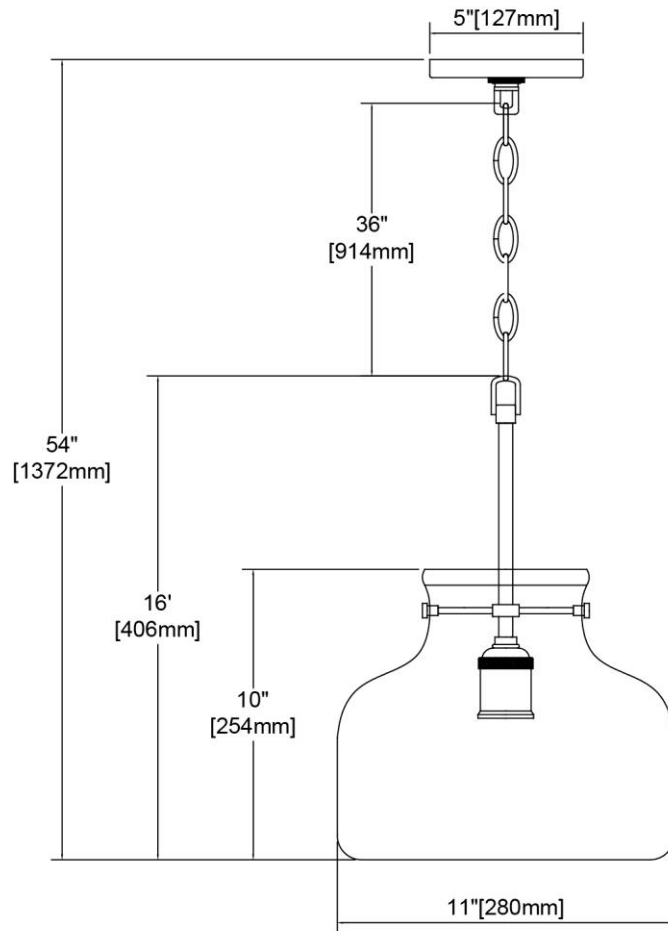


	ITEM #:	30110/1
	UPC	748119137698
	Description	Lola 1-Light Pendant in Satin Brass with Clear Glass
	Finish	Satin Brass
	Materials	Glass, Steel
	Brand	ELK Lighting
	Collection	Lola
	Category	Indoor Lighting
	Type	Pendant

ITEM DIMENSIONS				RATINGS & SPECIFICATIONS				
Width	11 inches			Safety Rating	ETL		Certification	Dry locations
Depth	11 inches			ADA Compliant	N/A		Voltage	120 volts
Height	10 inches			BULBS / SOCKETS				
Weight	4 pounds			Quantity	1	Wattage	60 watts	
ADDITIONAL DIMENSIONS				Included	No	Type	A19 (E26 Medium Base)	
Backplate / Canopy	5 diameter			Other	N/A			
HCWO	N/A			CHAIN / CORD INFORMATION				
Min. Extension	N/A			Chain	36 inches	Cord	72 inches	
Max. Extension	N/A			SHADE / GLASS DETAILS				
OVERALL HEIGHT				Shade/Glass Description	Clear Glass			
Min.	19 inches	Max.	54 inches					
EXTENSION ROD(S)				Width	11 inches		Height	10 inches
Rods: 1-10				Width at Top	N/A		Width at Bottom	N/A