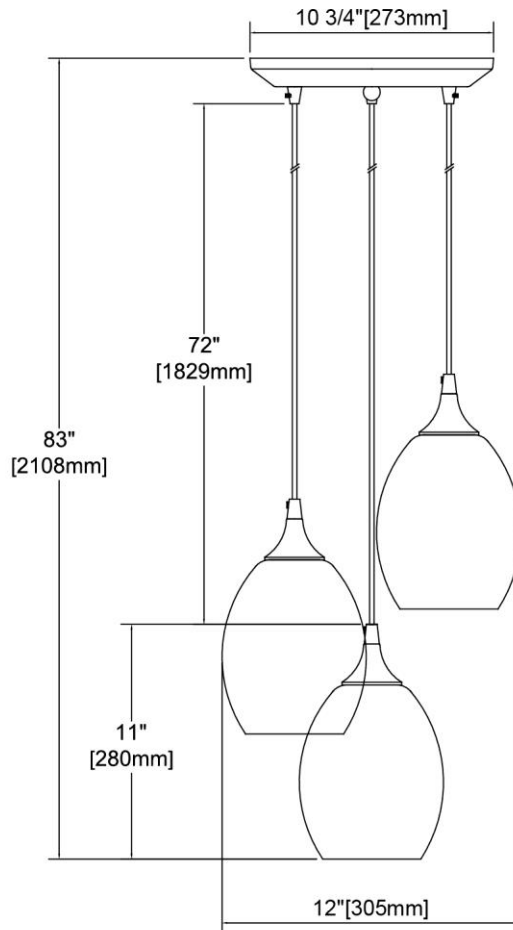


	ITEM #:	85214/3
	UPC	748119136660
	Description	Cirrus 3-Light Triangular Mini Pendant Fixture in Satin Nickel with Opal White and Clear Glass
	Finish	Satin Nickel
	Materials	Glass, Steel
	Brand	ELK Lighting
	Collection	Cirrus
	Category	Indoor Lighting
	Type	Mini Pendant

ITEM DIMENSIONS				RATINGS & SPECIFICATIONS				
Width	12 inches			Safety Rating	ETL		Certification	Dry locations
Depth	12 inches			ADA Compliant	N/A		Voltage	120 volts
Height	11 inches			BULBS / SOCKETS				
Weight	7 pounds			Quantity	3		Wattage	100 watts
ADDITIONAL DIMENSIONS				Included	No		Type	A19 (E26 Medium Base)
Backplate / Canopy	10 diameter			Other	N/A			
HCWO	N/A			CHAIN / CORD INFORMATION				
Min. Extension	N/A			Chain	N/A		Cord	72 inches - Clear
Max. Extension	N/A			SHADE / GLASS DETAILS				
OVERALL HEIGHT				Shade/Glass Description	Opal white glass with clear bottom			
Min.	14 inches		Max.	83 inches				
EXTENSION ROD(S)				Width	6 inches		Height	8 inches
N/A				Width at Top	6 inches		Width at Bottom	6 inches