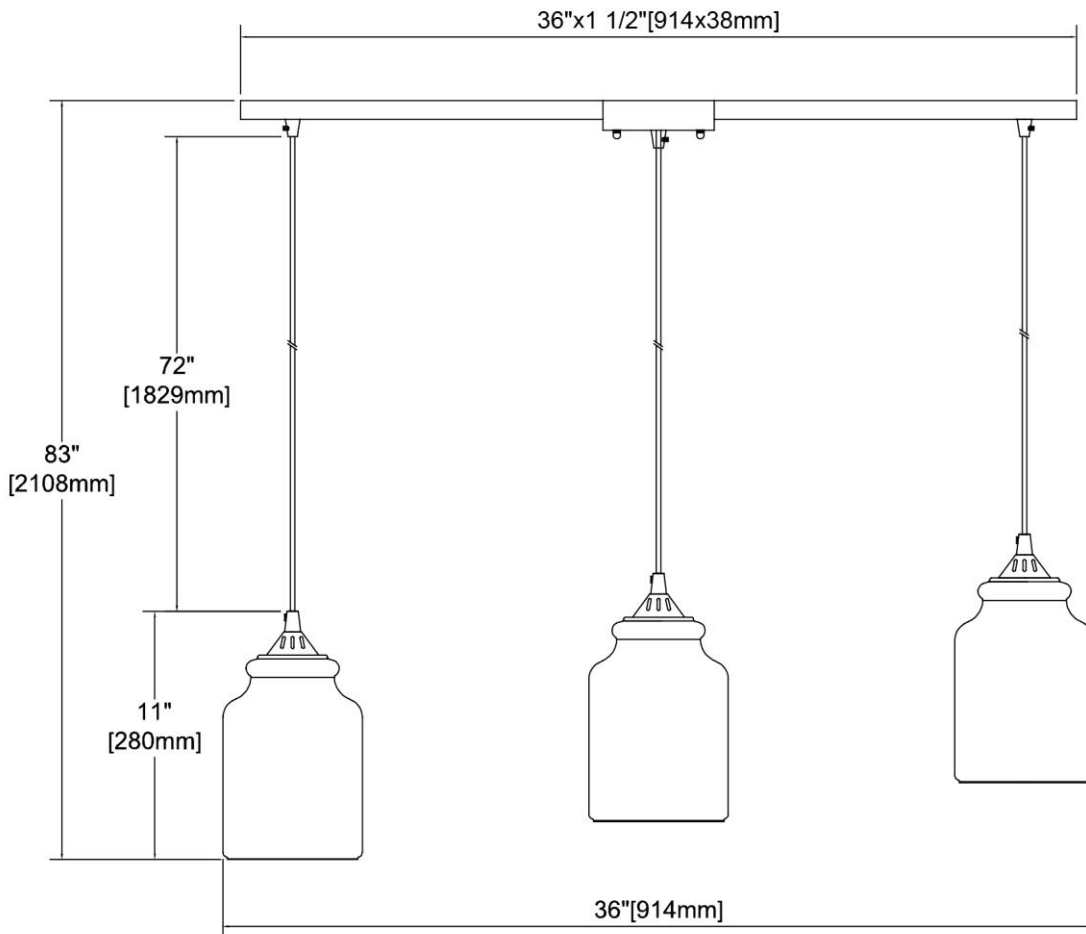

<b>ITEM #:</b>	85257/3L
<b>UPC</b>	748119136752
<b>Description</b>	Illuminence 3-Light Linear Mini Pendant Fixture in Oiled Bronze with Textured Dichroic Glass
<b>Finish</b>	Oil Rubbed Bronze
<b>Materials</b>	Glass, Steel
<b>Brand</b>	ELK Lighting
<b>Collection</b>	Illuminence
<b>Category</b>	Indoor Lighting
<b>Type</b>	Mini Pendant

ITEM DIMENSIONS				RATINGS & SPECIFICATIONS				
<b>Width</b>	36 inches			<b>Safety Rating</b>	ETL		<b>Certification</b>	Dry locations
<b>Depth</b>	6 inches			<b>ADA Compliant</b>	N/A		<b>Voltage</b>	120 volts
<b>Height</b>	11 inches			<b>BULBS / SOCKETS</b>				
<b>Weight</b>	11 pounds			<b>Quantity</b>	3		<b>Wattage</b>	100 watts
<b>ADDITIONAL DIMENSIONS</b>				<b>Included</b>	No		<b>Type</b>	A19 (E26 Medium Base)
<b>Backplate / Canopy</b>	36 diameter			<b>Other</b>	N/A			
<b>HCWO</b>	N/A			<b>CHAIN / CORD INFORMATION</b>				
<b>Min. Extension</b>	N/A			<b>Chain</b>	N/A		<b>Cord</b>	72 inches - Brown Fabric
<b>Max. Extension</b>	N/A			<b>SHADE / GLASS DETAILS</b>				
<b>OVERALL HEIGHT</b>				<b>Shade/Glass Description</b>	Textured gray dichroic glass			
<b>Min.</b>	14 inches		<b>Max.</b>	83 inches				
<b>EXTENSION ROD(S)</b>				<b>Width</b>	6 inches		<b>Height</b>	9 inches
N/A				<b>Width at Top</b>	6 inches		<b>Width at Bottom</b>	6 inches